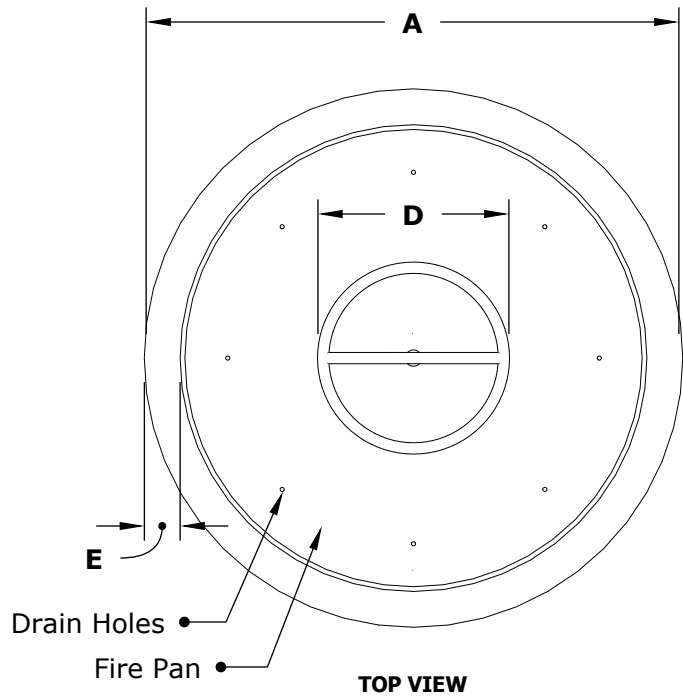

SEDONA FIRE BOWL- GFRC CONCRETE

ISOMETRIC VIEW

TOP VIEW

RIGHT SIDE VIEW

FRONT SIDE VIEW

SKU	A	B	C	D	E	BTU
OPT-27RFO	27"	10"	14"	8"	2.5"	45,000
OPT-33RFO	33"	10.5"	17"	12"	2.5"	65,000
OPT-27RFOE12V	27"	10"	14"	8"	2.5"	45,000
OPT-33RFOE12V	33"	10.5"	17"	12"	2.5"	65,000

Fire Bowl Material: GFRC Concrete
 Finish: Smooth Finish
 Pan Material: 304 Stainless Steel
 Burner Material: 304 Stainless Steel

12V ELECTRONIC IGNITION
 ANSI Z21.97-(2017) / CSA 2.41-(2017)

Includes: Pan, Burner, Whistle Free Hose, Black Lava Rock.