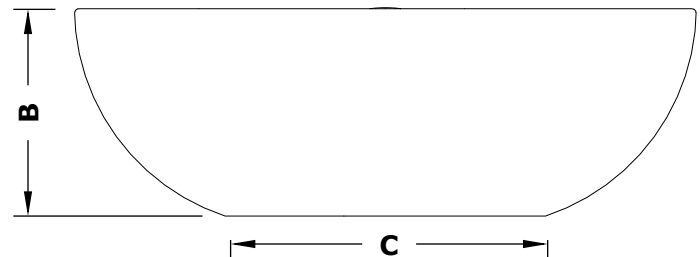

SEDONA FIRE BOWL- GFRC CONCRETE

ISOMETRIC VIEW

TOP VIEW

RIGHT SIDE VIEW

FRONT SIDE VIEW

SKU	A	B	C	D	E	BTU
OPT-27RFO	27"	10"	14"	8"	2.5"	45,000
OPT-33RFO	33"	10.5"	17"	12"	2.5"	65,000
OPT-27RFOE12V	27"	10"	14"	8"	2.5"	45,000
OPT-33RFOE12V	33"	10.5"	17"	12"	2.5"	65,000

Fire Bowl Material: GFRC Concrete
 Finish: Smooth Finish
 Pan Material: 304 Stainless Steel
 Burner Material: 304 Stainless Steel

12V ELECTRONIC IGNITION
 ANSI Z21.97-(2017) / CSA 2.41-(2017)

Includes: Pan, Burner, Whistle Free Hose, Black Lava Rock.